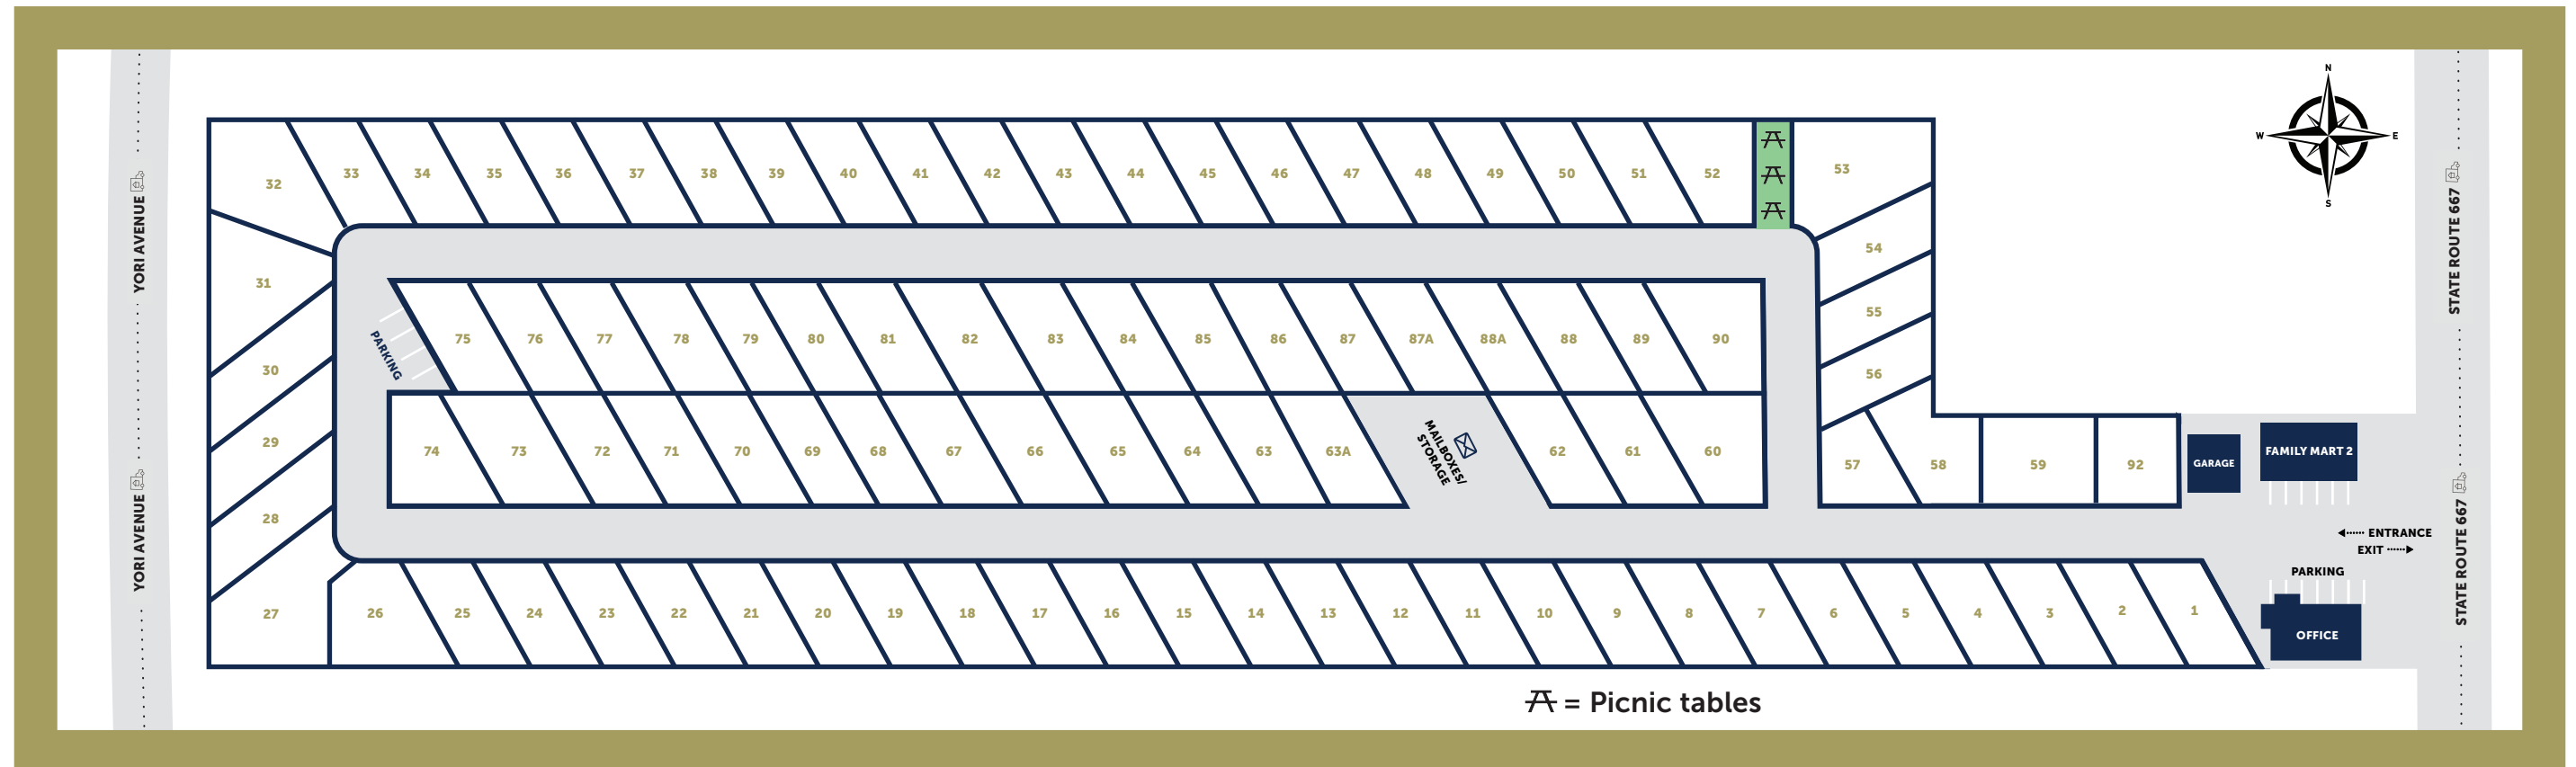

# RENO

MANUFACTURED HOME COMMUNITY

2885 Kietzke Lane • Reno, Nevada 89502

**FIND YOUR HOME TODAY**

[www.montechristocommunities.com/reno-mobile-home-community](http://www.montechristocommunities.com/reno-mobile-home-community)