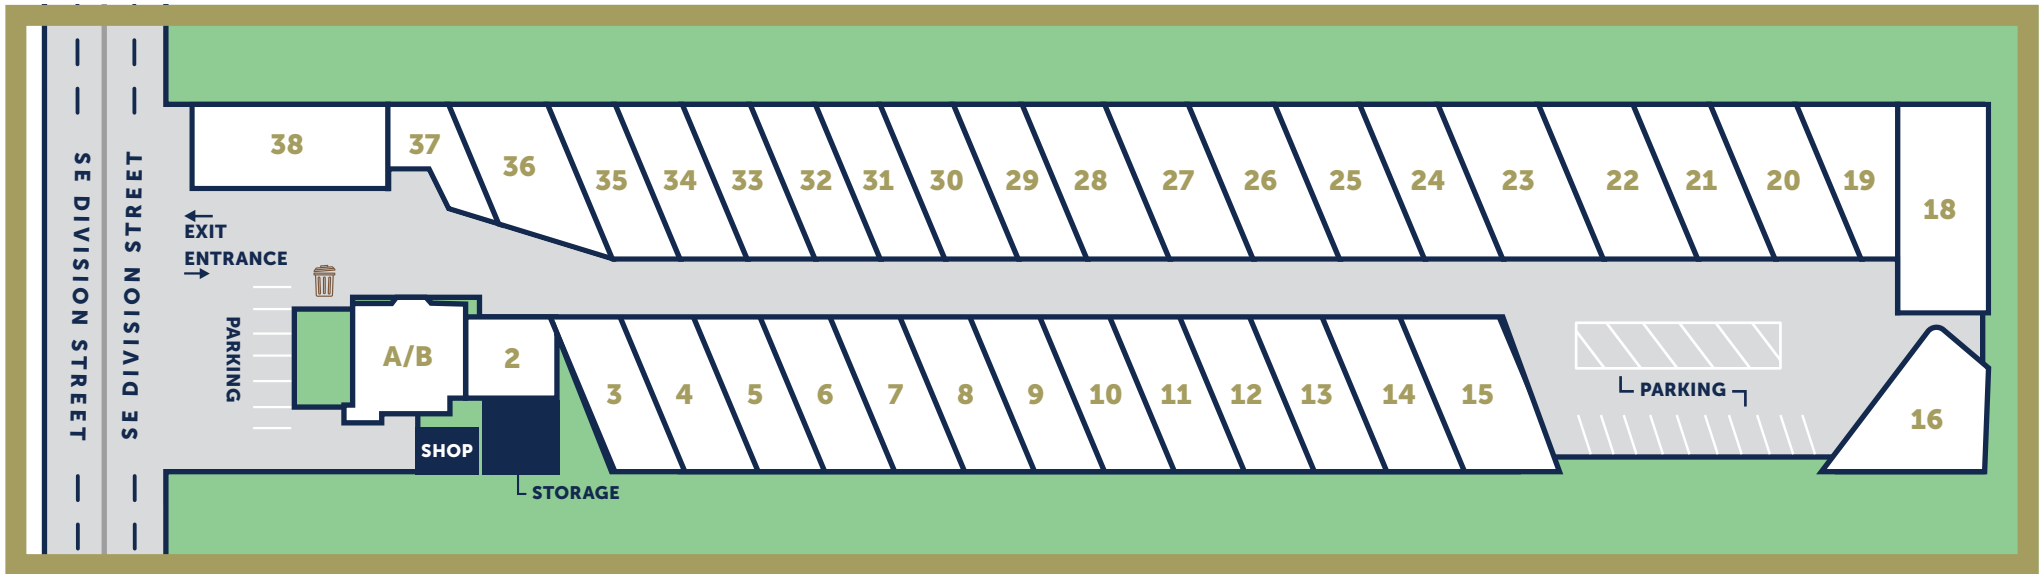

# PORTLAND

MANUFACTURED HOME COMMUNITY

11803 SE Division Street • Portland, OR 97266

FIND YOUR HOME TODAY

[MonteChristoCommunities.com/portland-mobile-home-community](https://MonteChristoCommunities.com/portland-mobile-home-community)